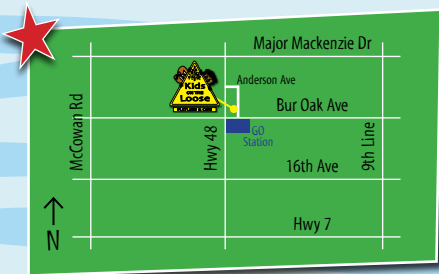

Kids on the Loose | Playland & Cafe

114 Anderson Ave., Units 4-5 ★ Markham ON, L6E 1A5 ★ P.905.201.0409

★ Socks are a MUST to play.

Kids on the Loose is a
nut-free environment.

★ www.kidsontheloose.ca